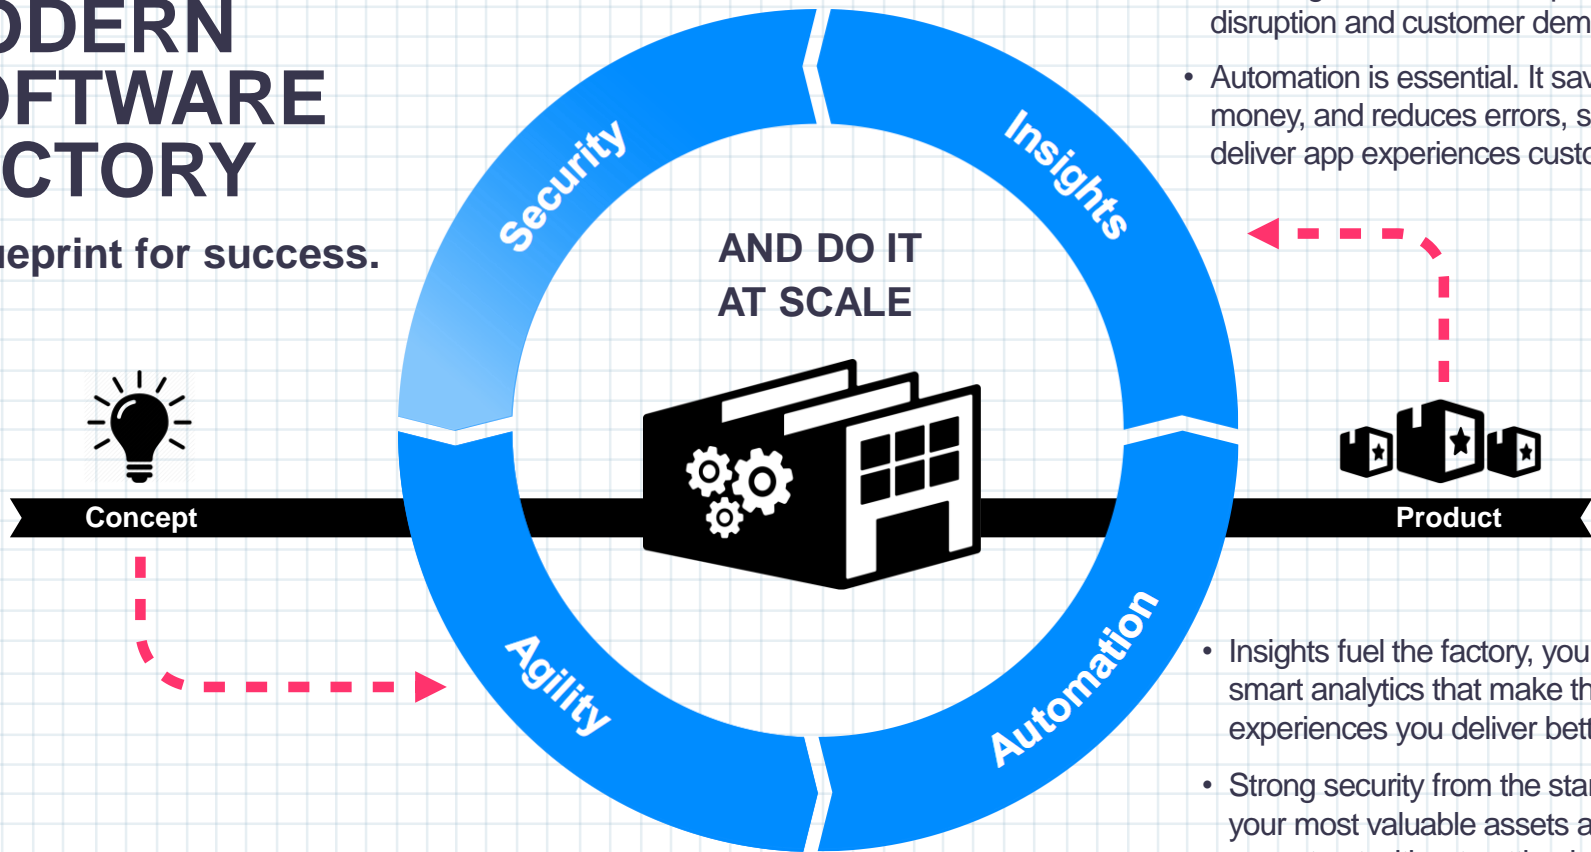

# EU GDPR : Meet & maintain compliance with Test Data Management

Arno van de Velde  
Solution Account Manager  
Ca Technologies

*September 2017*

*What we do:*

**Eliminate the  
barriers between  
ideas and outcomes**

# THE MODERN SOFTWARE FACTORY

A blueprint for success.

- A modern software factory is agile, built to change and able to adapt to market disruption and customer demand.
- Automation is essential. It saves time, money, and reduces errors, so you can deliver app experiences customers love.